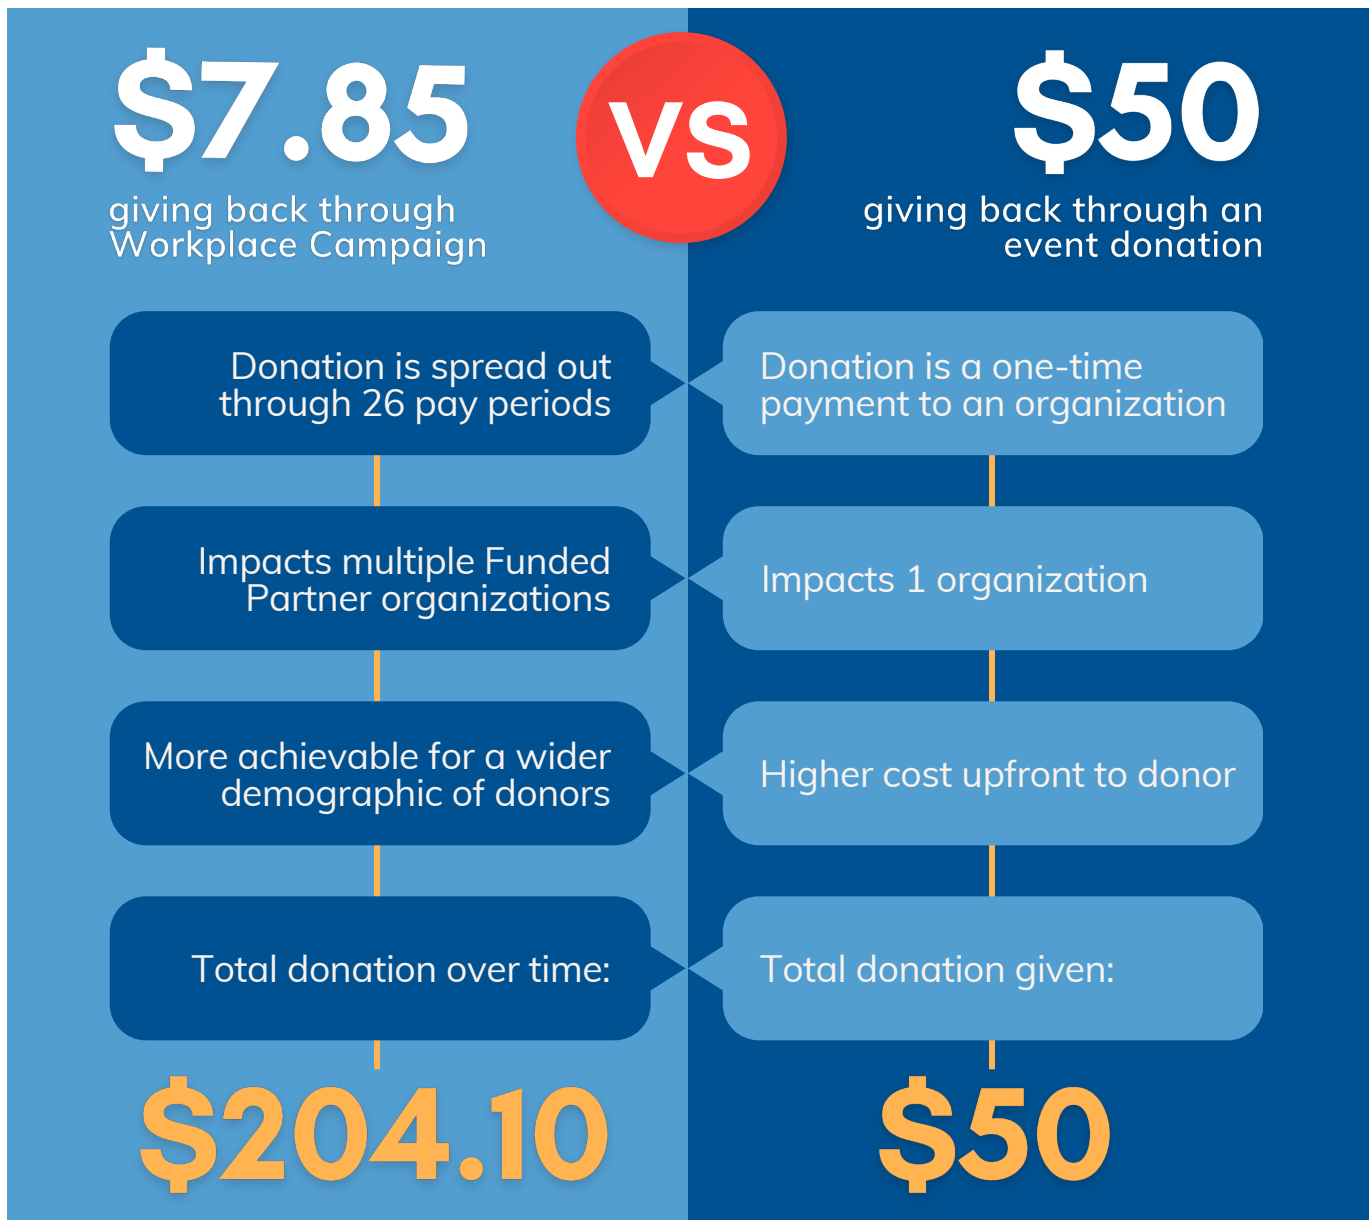

WORKPLACE CAMPAIGN

SALINA AREA UNITED WAY

WHY PAYROLL DEDUCTION:

Salina Area United Way is the **only nonprofit** organization that can utilize **payroll deductions** as another focus point for fundraising. Giving back through payroll deduction allows donors who want to give back to our community to **donate smaller amounts** throughout a **longer period** of time that accumulates greater impact in the end.