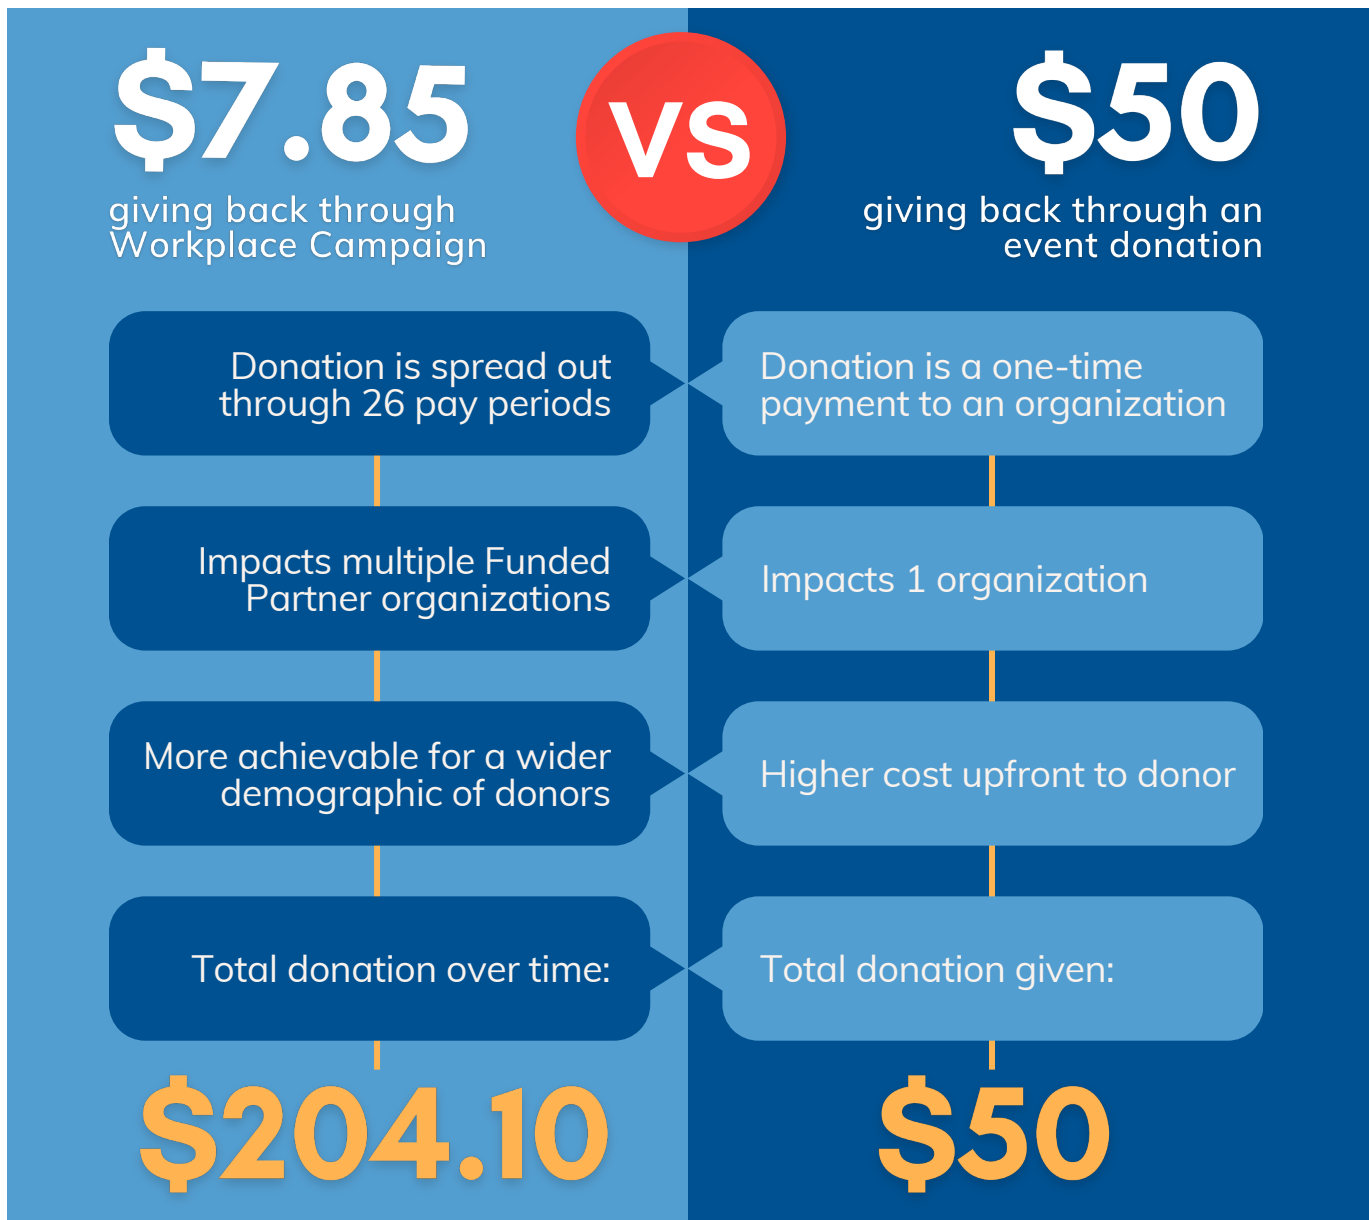

## WHY PAYROLL DEDUCTION:

Salina Area United Way is the **only nonprofit** organization that can utilize **payroll deductions** as another focus point for fundraising. Giving back through payroll deduction allows donors who want to give back to our community to **donate smaller amounts** throughout a **longer period** of time that accumulates greater impact in the end.