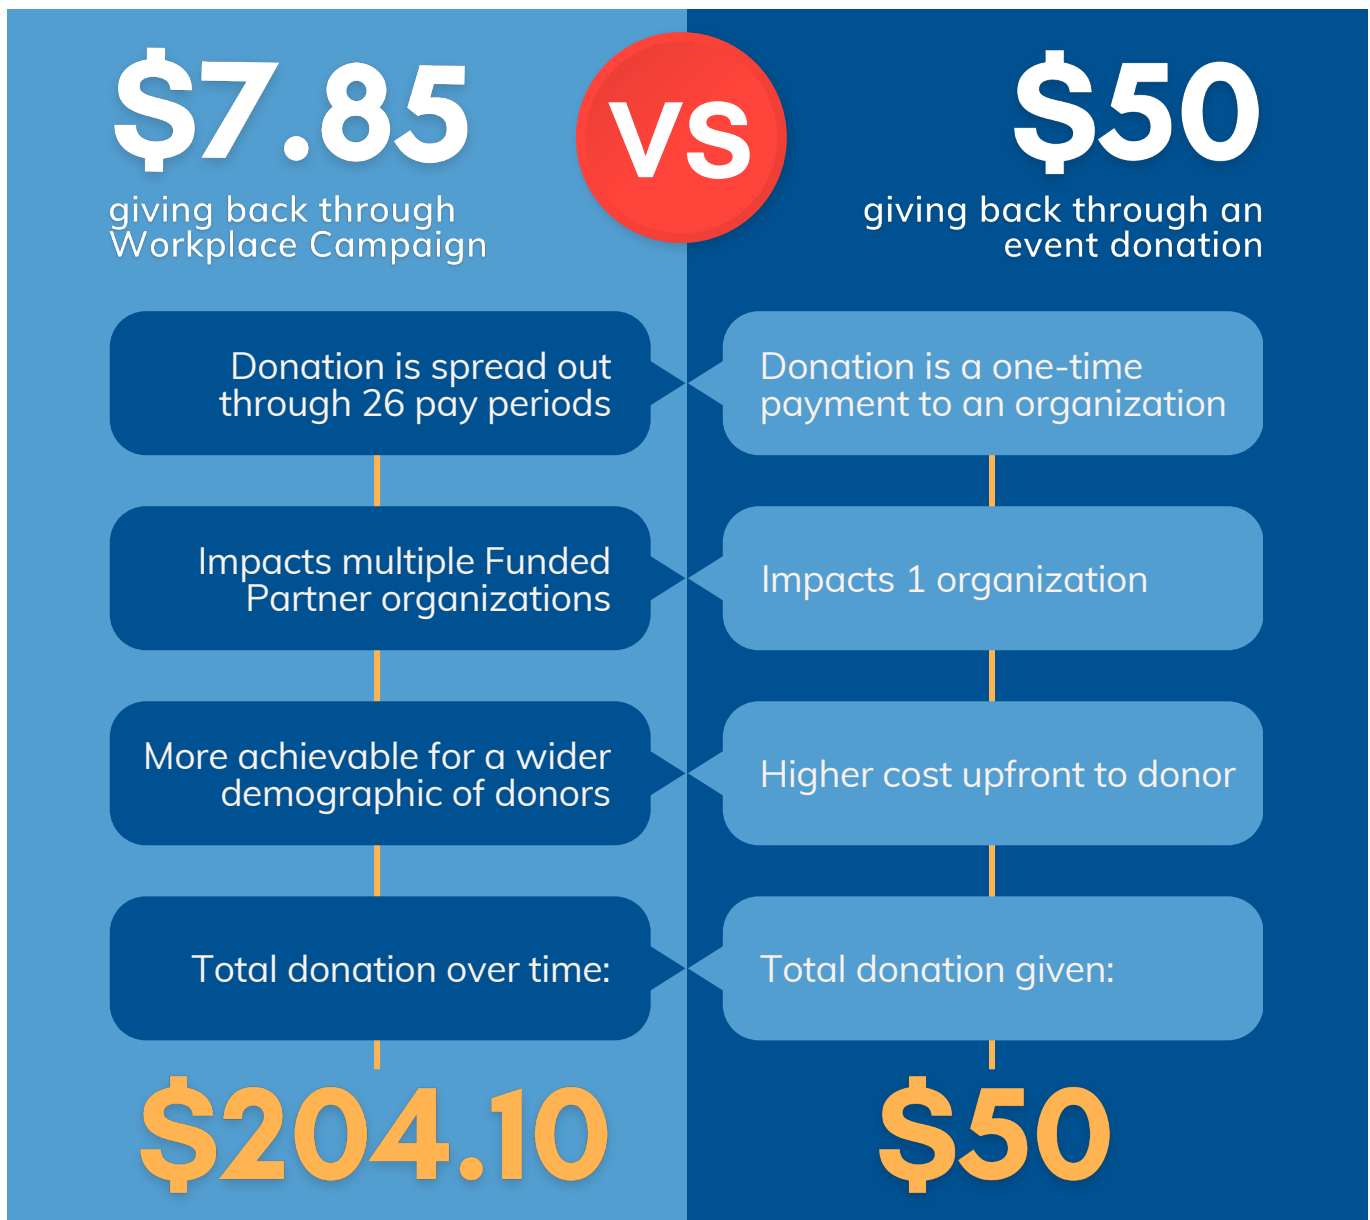

WORKPLACE CAMPAIGN

SALINA AREA UNITED WAY

WHY PAYROLL DEDUCTION:

Salina Area United Way is the **only nonprofit** organization that can utilize **payroll deductions** as another focus point for fundraising. Giving back through payroll deduction allows donors who want to give back to our community to **donate smaller amounts** throughout a **longer period** of time that accumulates greater impact in the end.